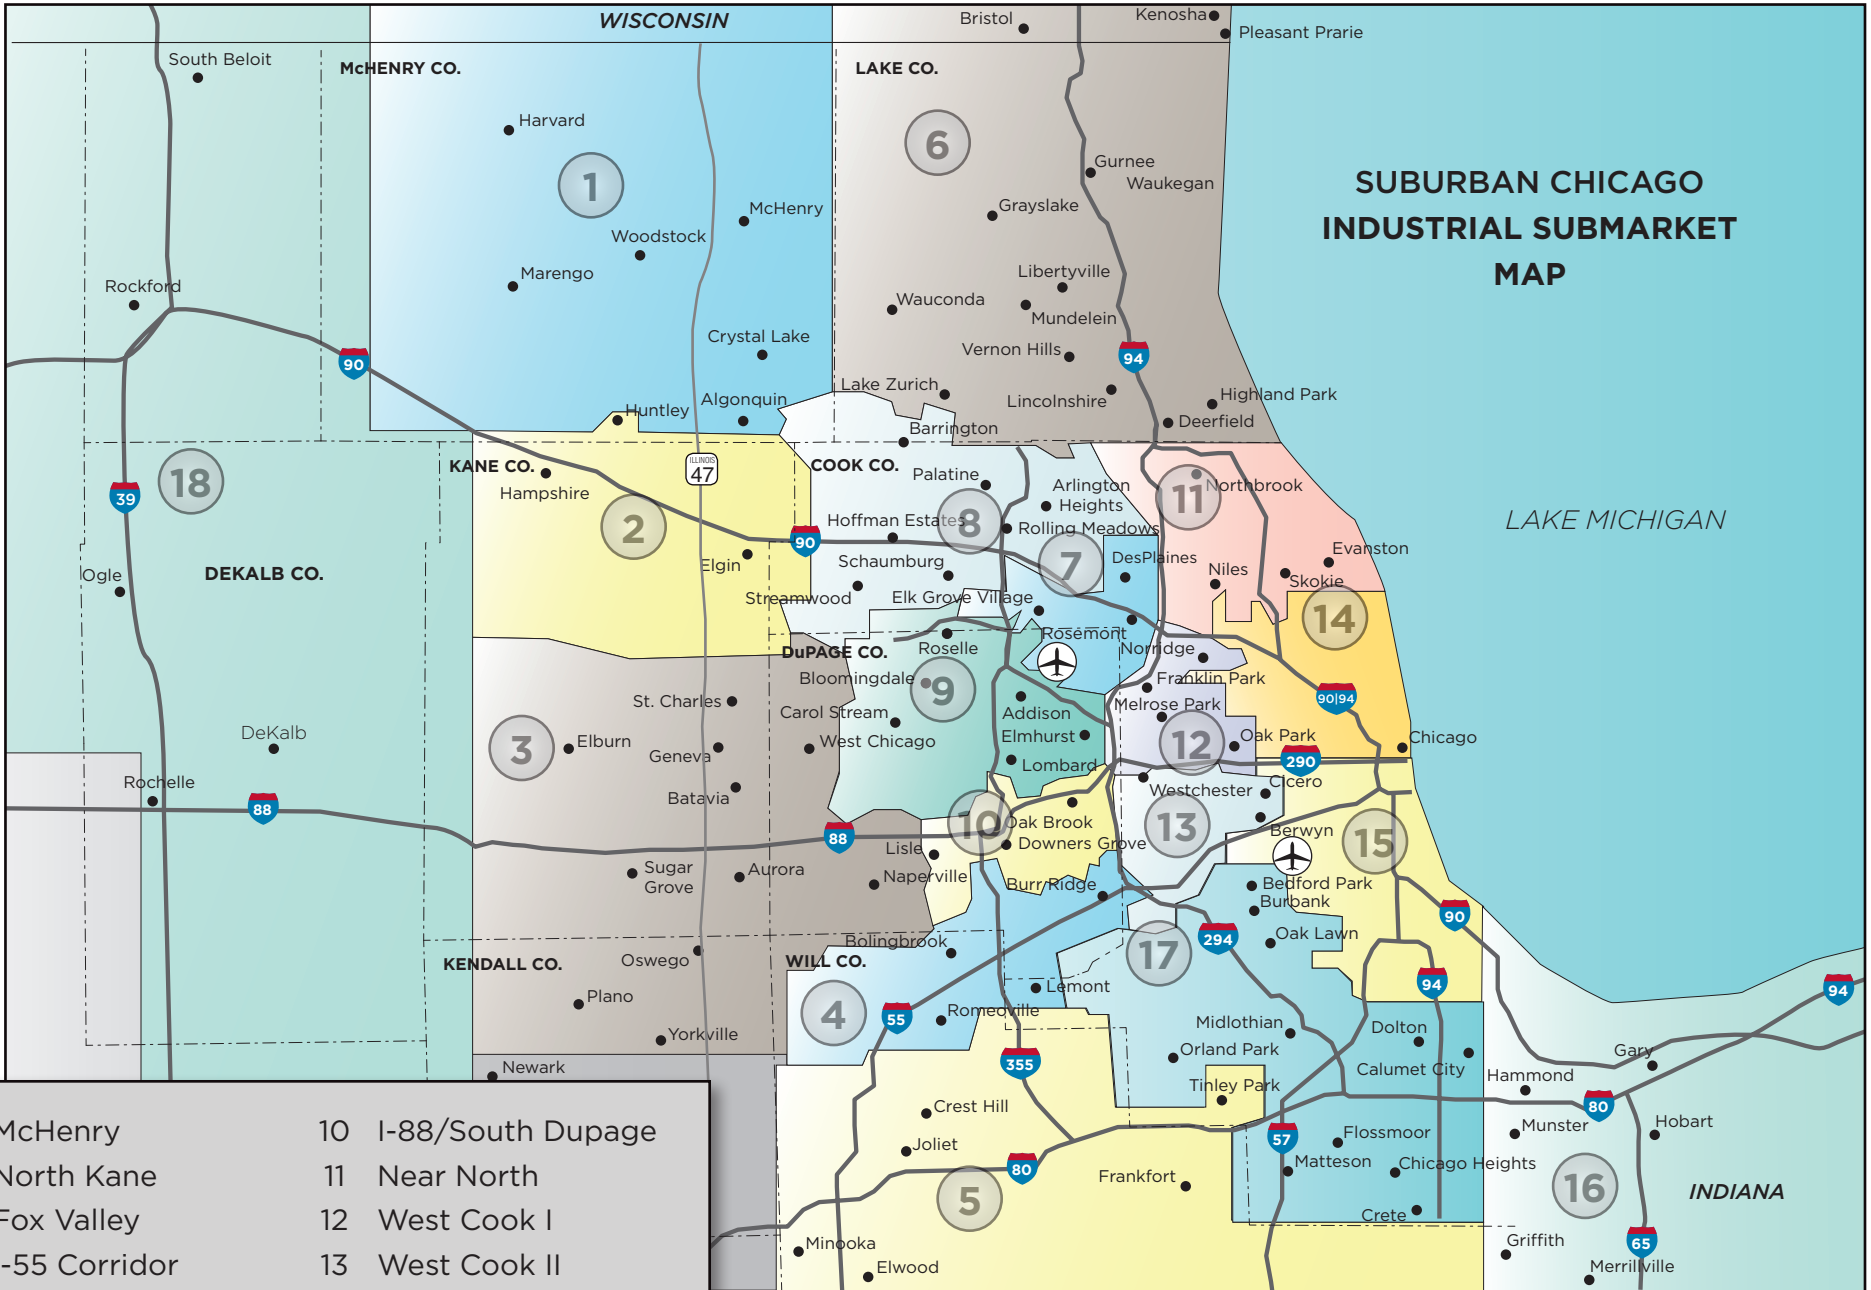

# SUBURBAN CHICAGO INDUSTRIAL SUBMARKET MAP

- |   |               |    |                    |
|---|---------------|----|--------------------|
| 1 | McHenry       | 10 | I-88/South Dupage  |
| 2 | North Kane    | 11 | Near North         |
| 3 | Fox Valley    | 12 | West Cook I        |
| 4 | I-55 Corridor | 13 | West Cook II       |
| 5 | Central Will  | 14 | North City         |
| 6 | Far North     | 15 | South City         |
| 7 | O'Hare        | 16 | North West Indiana |
| 8 | Northwest     | 17 | South Cook         |
| 9 | North DuPage  | 18 | I-39 Corridor      |